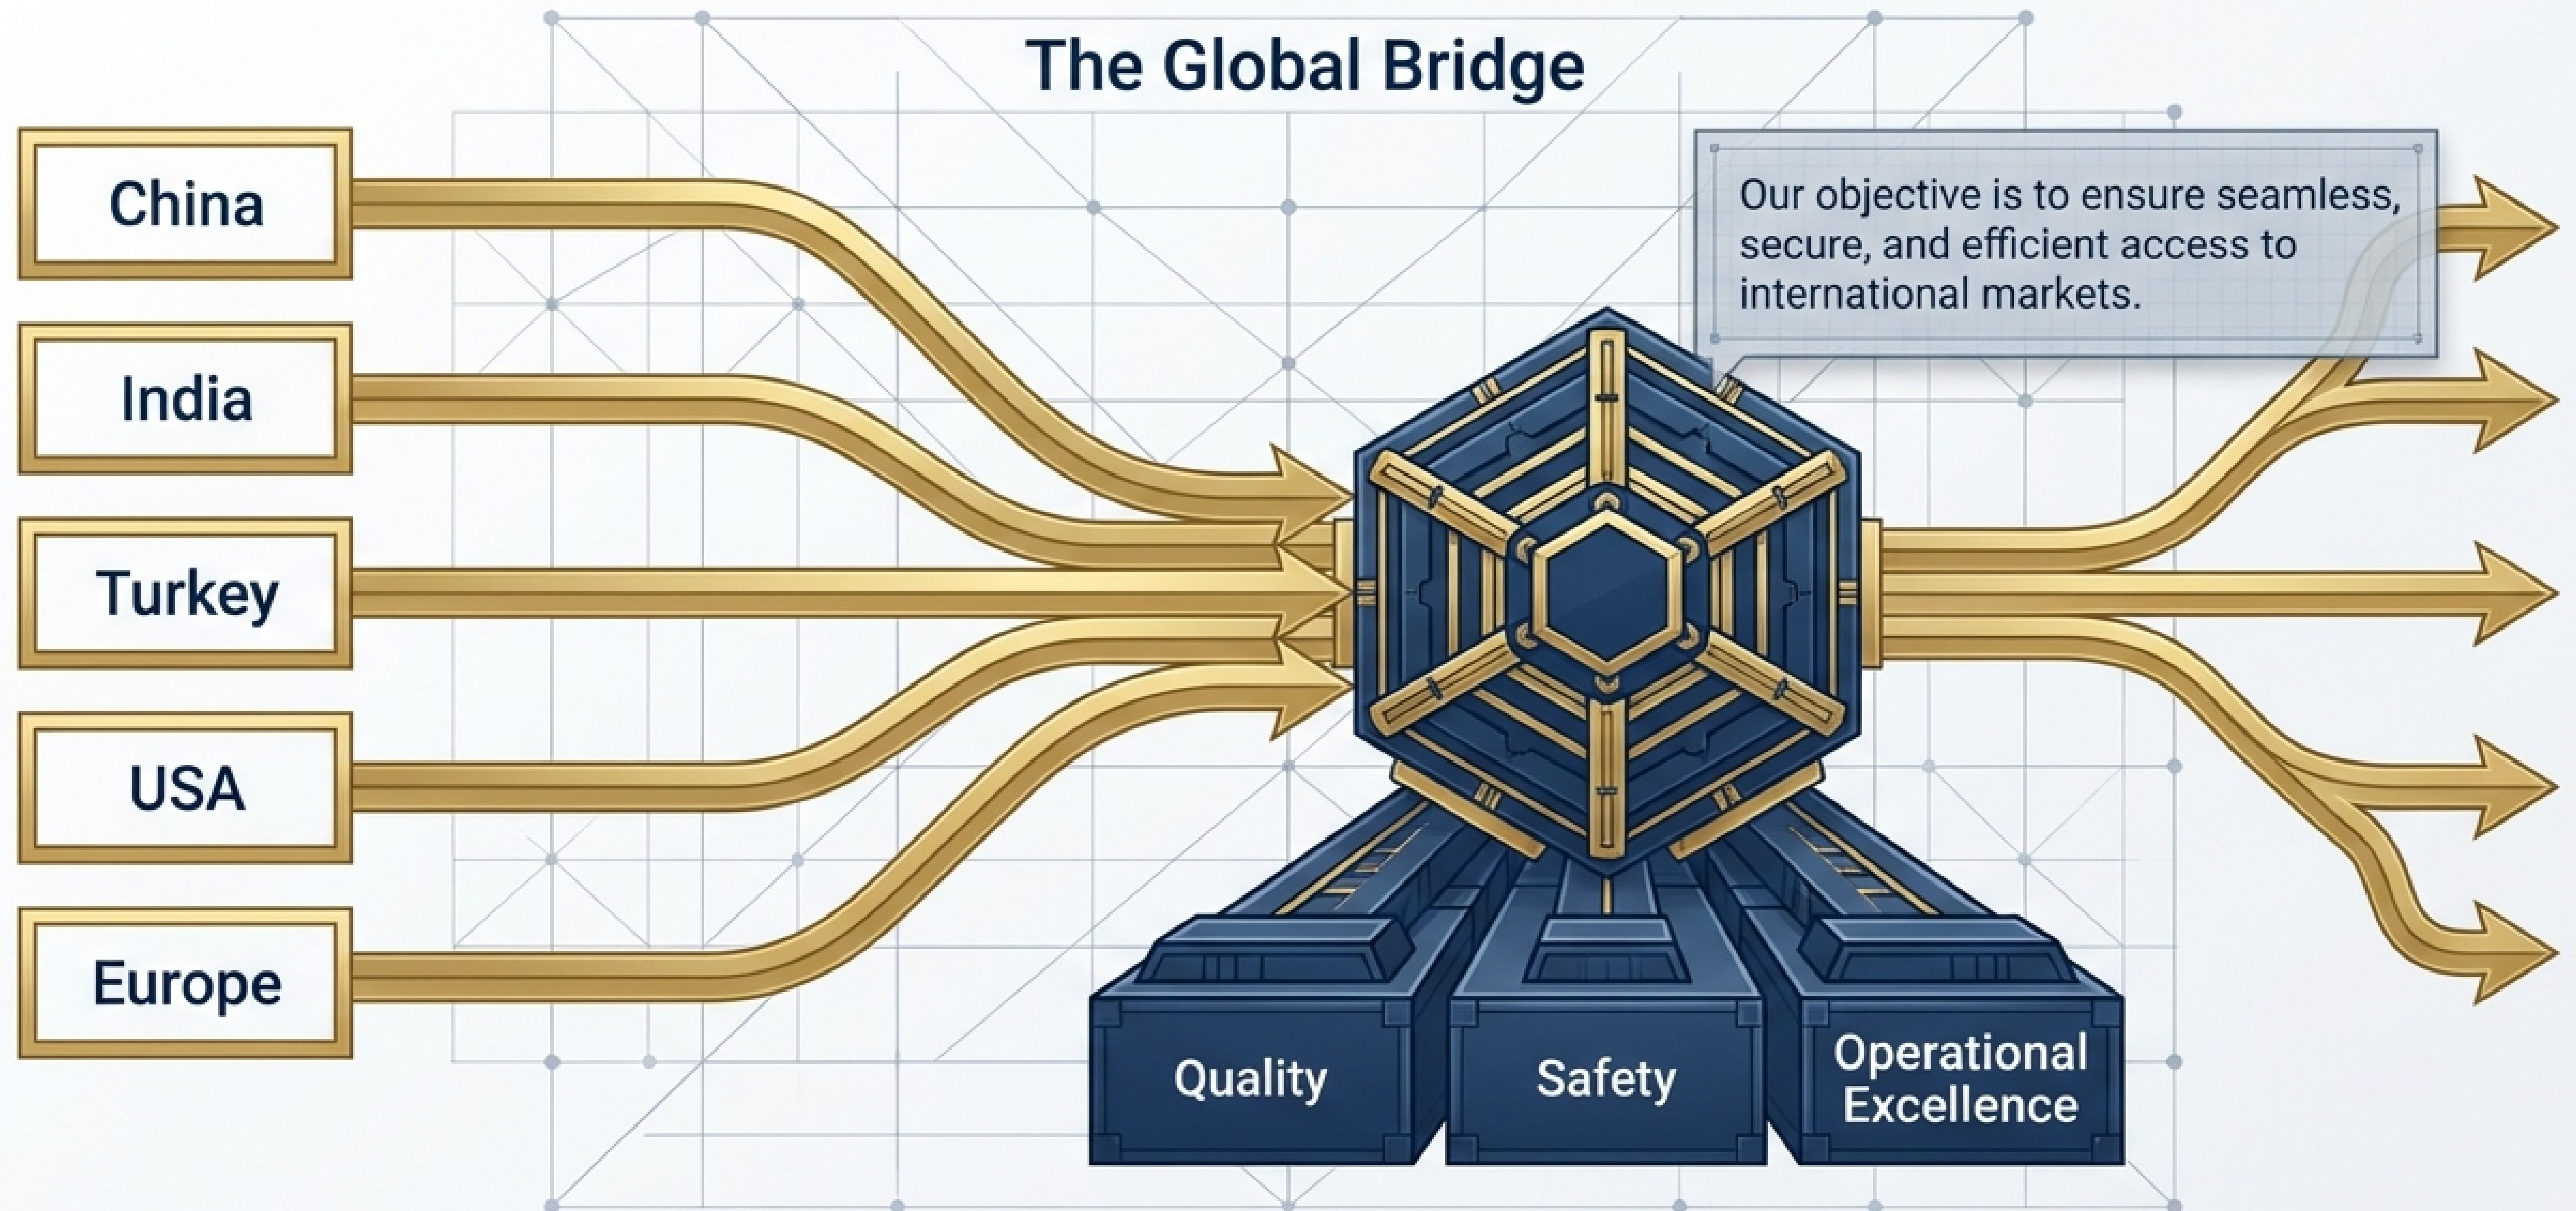

Innovative maritime solutions connecting you to the world.

Driven by deep expertise and a modern vision.

Corporate Capability Profile & Strategic Partnership Overview

Bridging Regional Markets with Global Trade

A Modern Company Built on Proven Expertise

Decades of Accumulated Industry Experience

Shipping Agency Operations

Complex Logistics Coordination

International Trade & Supply Chain Management

Established 2026: Modern Operational Approach

Agile Planning

End-to-End Solutions

Transparent Execution

The Awtad Advantage

Long-term partnerships built on trust, transparency, and high-performance delivery.

Comprehensive End-to-End Logistics Ecosystem

1 Efficient empty container repositioning.

2 Expertise in seasonal tuna operations.

Strategic Geographic Coverage & Direct Operational Presence

Maintaining active, direct operational presence across all key Libyan ports to ensure uninterrupted coverage and local expertise for global shipping lines.